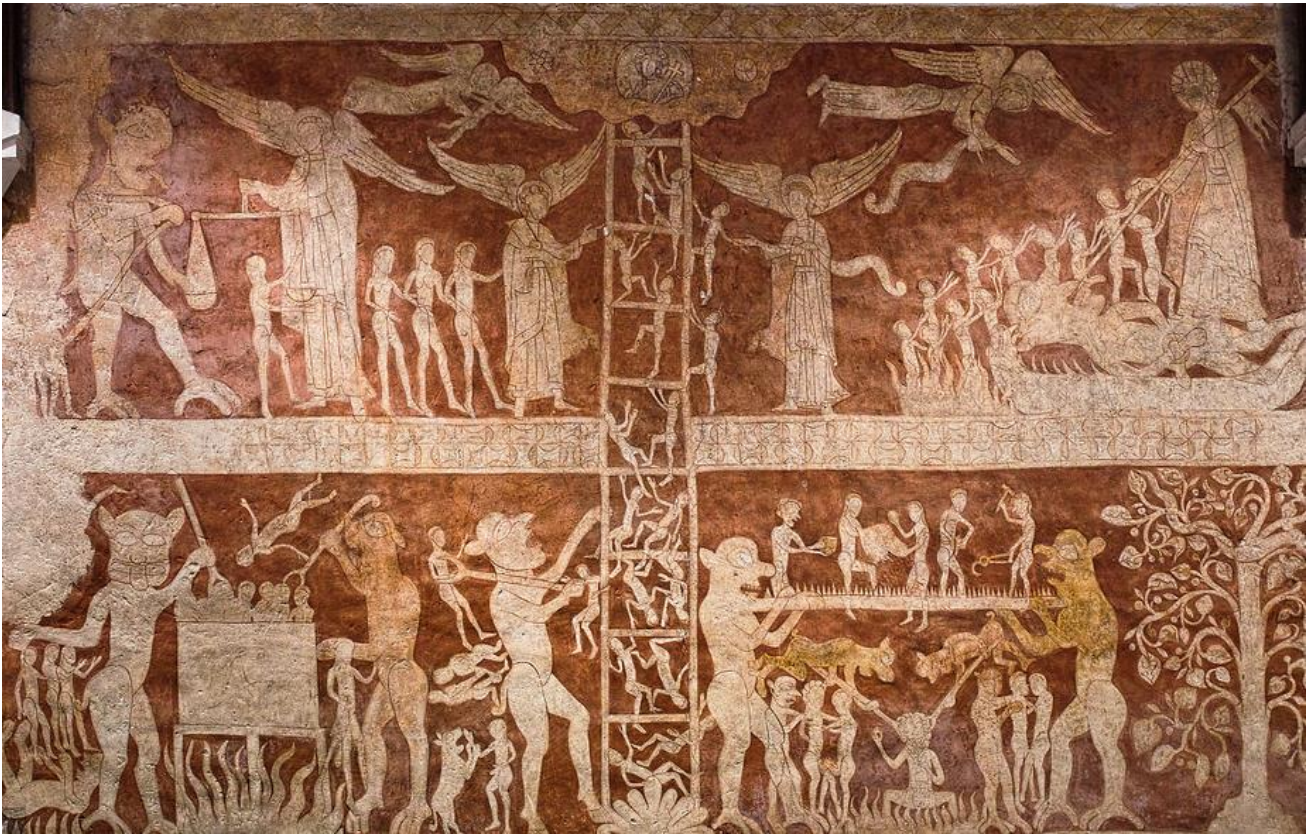

Doom painting: Judgment Day

A Doom painting is a medieval English painting of Judgement Day. In the Christian faith, this is believed to be the day when Jesus Christ will judge everybody's souls, and send them to heaven or hell.

Can you find?

- Angels helping people up Jacob's Ladder
- Demons pulling people off Jacob's Ladder
- Murders being boiled in a pot
- A dog biting a woman (for pampering her pets while people starved)
- A bridge of spikes (for dishonest tradesmen)
- Christ defeating the devil
- St Michael the archangel weighing people's souls

Stretch: where would these sorts of paintings be found?

Enquiry Question: Why did Medieval People go on Pilgrimage?